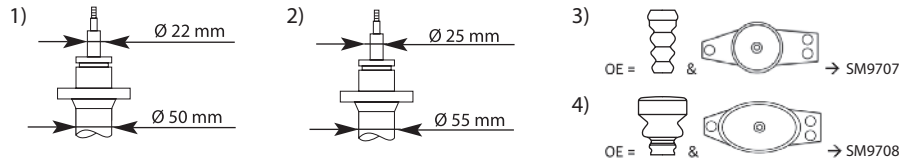

MODEL FAHRZEUG MODELE	YEAR JAHR ANNEE	FRONT/VORNE/AVANT				REAR/HINTEN/ARRIERE			
		PREMIUM Oil	EXCEL-G Twin-tube Gas	GAS-A-JUST Mono-tube Gas		PREMIUM Oil	EXCEL-G Twin-tube Gas	GAS-A-JUST Mono-tube Gas	

Volkswagen (D)

Jetta V

Exc. Sport sus.	(1K2)	8.05 - 10.10		334834¹⁾ 335808²⁾ 324703¹⁾ 325700²⁾			344459 354006		
			910059 SM1714			915400³⁾ SM9707³⁾ 910045⁴⁾ SM9708⁴⁾			

Jetta VI

Incl. Sport sus. Exc.	(162)	4.10 -		334834¹⁾ 335808²⁾ 324703¹⁾ 325700²⁾			344459 354006		
Exc. Sport sus.	(162)	4.10 -		334834¹⁾ 335808²⁾ 324703¹⁾ 325700²⁾			349137		
			910059⁵⁾ SM1714 910057⁶⁾			915400³⁾ SM9707³⁾ 910045⁴⁾ SM9708⁴⁾