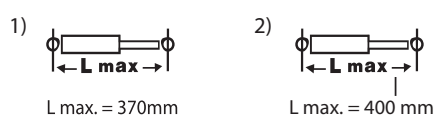

MODEL FAHRZEUG MODELE	YEAR JAHR ANNEE	FRONT/VORNE/AVANT				REAR/HINTEN/ARRIERE			
		PREMIUM Oil	EXCEL-G Twin-tube Gas	GAS-A-JUST Mono-tube Gas		PREMIUM Oil	EXCEL-G Twin-tube Gas	GAS-A-JUST Mono-tube Gas	

Citroën Commercial (F)

Jumper / Relay (2WD), (4WD)

27 (1000kg) Incl. Exc. H/D, Camping Car	(230)	94 - 12.01	635806			344283		
			915808▼ 910091	MB1905 SM1920 L SM1921 R (SG-704)¹⁾				
31 (1400kg) Incl. Exc. H/D, Camping Car	(230)	94 - 12.01	635806			344284		
			915808▼ 910091	MB1905 SM1920 L SM1921 R (SG-704)¹⁾				
35 (1800kg) Incl. Exc. H/D, Camping Car	(230)	94 - 12.01	635807			345021		
			915808▼ 910091	MB1905 SM1920 L SM1921 R (SG-704)¹⁾				
  Exc. H/D	(244)	1.02 - 6.06	635806			344283		
			910091	MB1905 SM1926 L SM1927 R				
35 (1800kg) Exc. H/D	(244)	1.02 - 6.06	635807			345041		
			910096	MB1905 SM1926 L SM1927 R				
 Incl. H/D, , , Exc.		4.06 -		335827²⁾		345700³⁾ 345701⁴⁾		
			910159	MB1905 SM1926 L SM1927 R				

3) 345700 : OE p/n = 5206TS, 5206TW, 5206LT, 5206VA, 5206VS, 5206VT, 5206LY
4) 345701 : OE p/n = 5206TR, 5206TT, 5206TX, 5206LW, 5206VC, 5206VF, 5206PA, 5206VG, 5206VH, 5206PG, 5206TV, 5206NA

Jumpy / Dispatch

  7608	(U6U)	6.94 - 8.97	634928	334928		441106¹⁾	341238¹⁾	
			910124	MB1907 SM1916 L SM1917 R